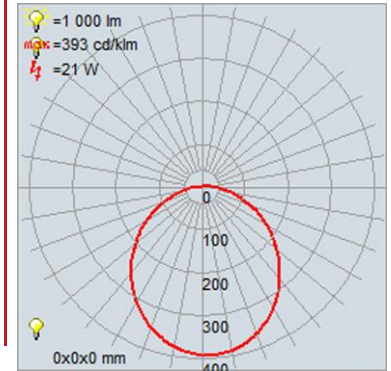

IES FILE

In addition to Access Lighting's purchase and warranty terms and conditions, by signing below or placing an order, you agree that you are authorized to bind the entity placing any order and acknowledge the following: All of sizes and measurements are approximate and all images are for illustrative purposes only. In the event of an inconsistency, the "Product Measurements" section controls. There also may be slight differences in the colors and designs compared to the displayed and printed images.

Signature: _____

Print Name _____ Date: _____

Toll Free 800-828-5483 www.AccessLighting.com

14410 Myford Road, Irvine, CA 92606